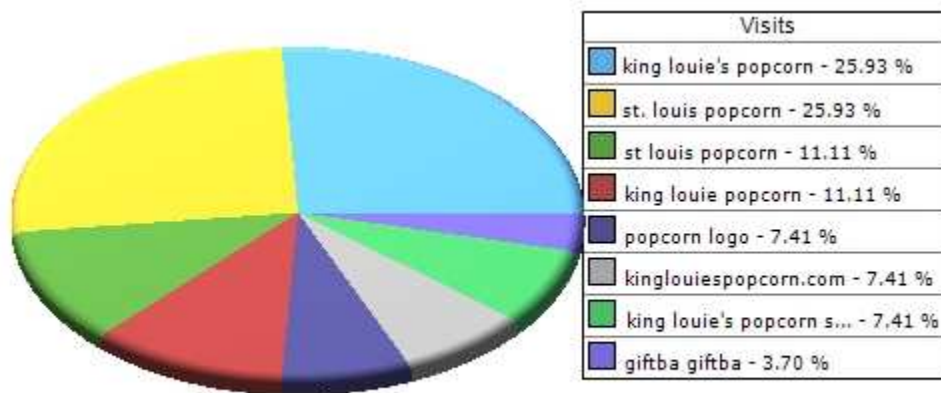

Phrases [kinglouiespopcorn.com]

Date Range: 1/1/2011 to 1/31/2011

Rank	Phrase	Visits
1	king louie's popcorn	7
2	st. louis popcorn	7
3	st louis popcorn	3
4	king louie popcorn	3