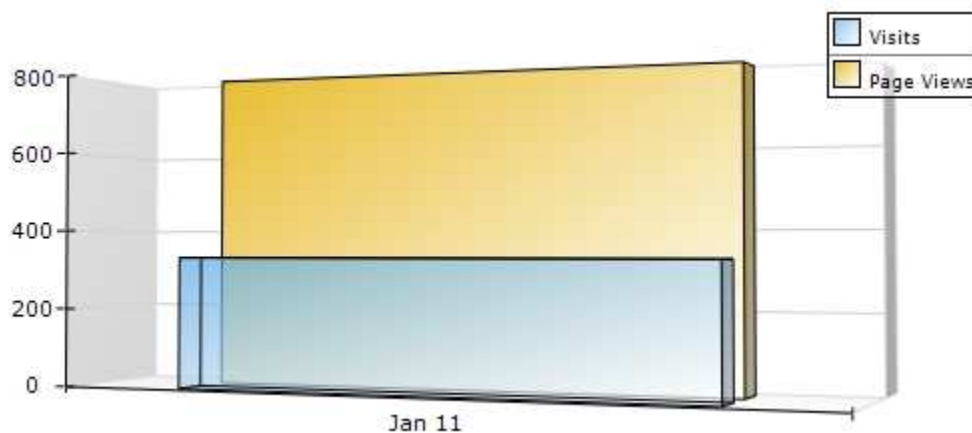

Monthly Totals [kinglouiespopcorn.com]

Date Range: 1/1/2011 to 1/31/2011

Month	Page Views	Visits	Hits	Bandwidth (KB)
January, 2011	797	331	3,405	65,552
Total(s)	797	331	3,405	65,552
Average(s)	797	331	3,405	65,552