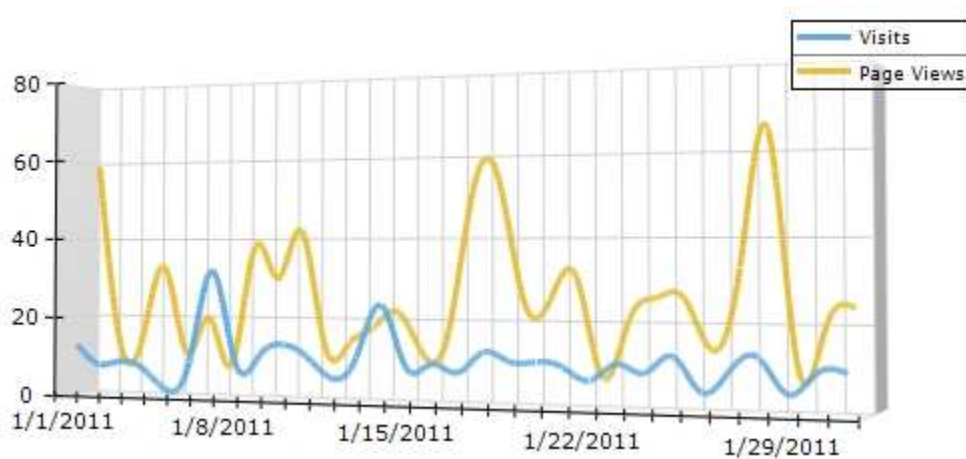

Rank	Page	Page Views	Visits	Bandwidth (KB)
1	/cont_main.asp	295	92	4,358
2	/	236	211	2,529
3	/categorydetail.asp	168	73	2,470
4	/productlist.asp	46	36	549
5	/categorysubdetail.asp	22	12	285
6	/categorysearchresult.asp	14	12	204
7	/viewcart.asp	6	6	99
8	/passwordforget.asp	2	1	28
9	/parentcategorydetail.asp	2	2	2
10	/productdetail.asp	1	1	1
Other Items (5)		5		8
Total(s)		797		10,533
Average(s)		53		702

Daily Totals [kinglouiespopcorn.com]

Date Range: 1/1/2011 to 1/31/2011

Day	Page Views	Visits	Hits	Bandwidth (KB)
1/1/2011	59	13	121	1,968
1/2/2011	13	8	64	712
1/3/2011	14	9	52	1,221
1/4/2011	33	7	189	3,148
1/5/2011	11	2	76	1,306
1/6/2011	20	9	86	2,116