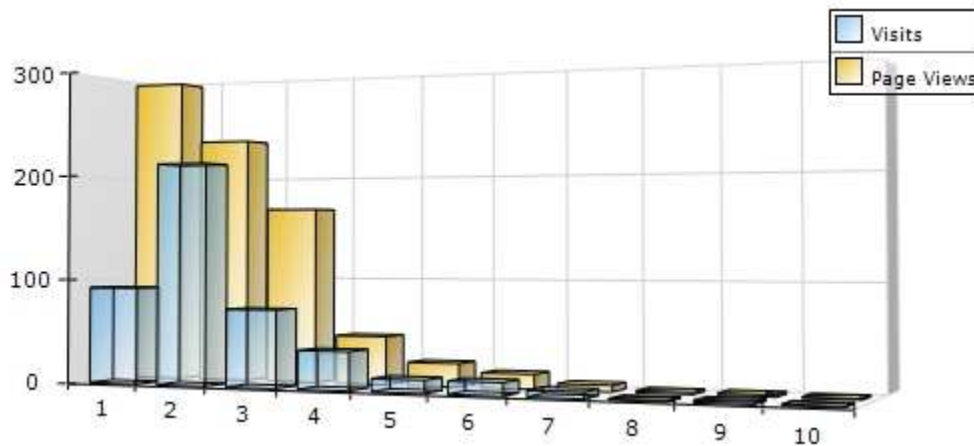

Return Visits [kinglouiespopcorn.com]

Date Range: 1/1/2011 to 1/31/2011

Return Visits	Visitors
1	182
2	25
3	9
4	4
5	3
6	1
7	1
8	2
12	1
Total(s)	228
Average(s)	25

Top Pages [kinglouiespopcorn.com]

Date Range: 1/1/2011 to 1/31/2011