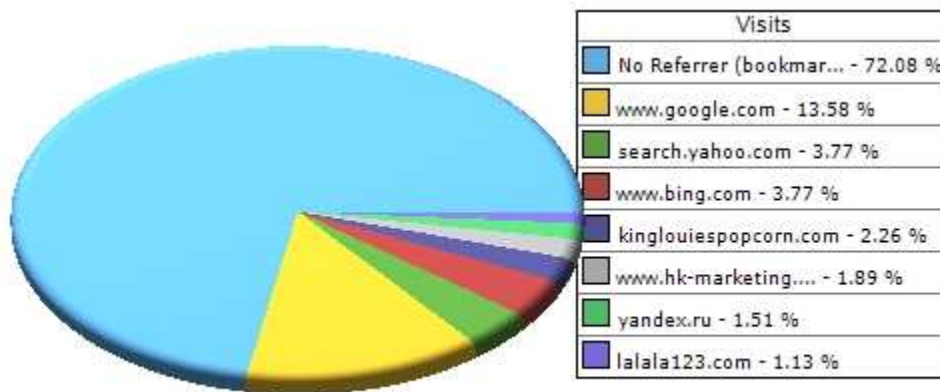

Monthly Totals [kinglouiespopcorn.com]

Date Range: 1/1/2011 to 1/31/2011

Month	Page Views	Visits	Hits	Bandwidth (KB)
January, 2011	797	331	3,405	65,552
Total(s)	797	331	3,405	65,552
Average(s)	797	331	3,405	65,552

Phrases [kinglouiespopcorn.com]

Date Range: 1/1/2011 to 1/31/2011

Rank	Phrase	Visits
1	king louie's popcorn	7
2	st. louis popcorn	7
3	st louis popcorn	3
4	king louie popcorn	3

5	popcorn logo	2 
6	kinglouiespopcorn.com	2 
7	king louie's popcorn st louis	2 
8	giftba giftba	1 
9	gourmet popcorn in st. louis	1 
10	gourmet popcorn st louis	1 
11	king louies gourmet popcorn	1 
12	popcorn stores near belleville il	1 
13	popcorn in st. louis	1 
14	popcorn st. louis	1 
15	who sells gourmet popcorn in st. louis, mo	1 
16	bulk popcorn bags st. louis	1 
17	popcorn fairview heights	1 
18	find favorite kettle corn	1 
19	popcorn topping saint louis	1 
20	st. louis bulk popcorn	1 
21	s louis popcorn	1 
22	posh popcorn st louis	1 
23	where to get gourmet popcorn in st louis, mo	1 
24	"st. louis, mo" Popcorn	1 
25	king louies popcorn	1 
Other Items (13)		13
Total(s)		57
Average(s)		1

Referring Sites [kinglouiespopcorn.com]

Date Range: 1/1/2011 to 1/31/2011

Rank	Host	Visits
1	No Referrer (<i>bookmark or direct-entry</i>)	191
2	www.google.com	36
3	search.yahoo.com	10
4	www.bing.com	10
5	kinglouiespopcorn.com	6
6	www.hk-marketing.eu	5
7	yandex.ru	4
8	lalala123.com	3
9	images.search.yahoo.com	3
10	www.manta.com	3
Other Items (9)		10
Total(s)		281
Average(s)		14