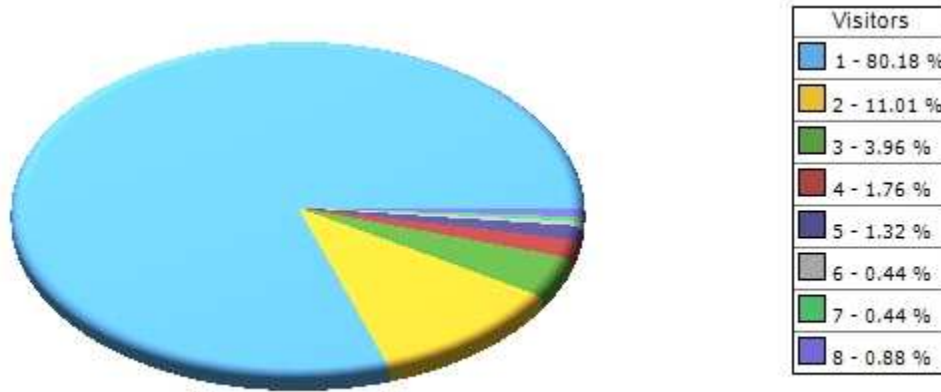

Referring Sites [kinglouiespopcorn.com]

Date Range: 1/1/2011 to 1/31/2011

Rank	Host	Visits
1	No Referrer (<i>bookmark or direct-entry</i>)	191
2	www.google.com	36
3	search.yahoo.com	10
4	www.bing.com	10
5	kinglouiespopcorn.com	6
6	www.hk-marketing.eu	5
7	yandex.ru	4
8	lalala123.com	3
9	images.search.yahoo.com	3
10	www.manta.com	3
Other Items (9)		10
Total(s)		281
Average(s)		14

Return Visits [kinglouiespopcorn.com]

Date Range: 1/1/2011 to 1/31/2011

Return Visits	Visitors
1	182
2	25
3	9
4	4
5	3
6	1
7	1
8	2
12	1
Total(s)	228
Average(s)	25

Top Pages [kinglouiespopcorn.com]

Date Range: 1/1/2011 to 1/31/2011